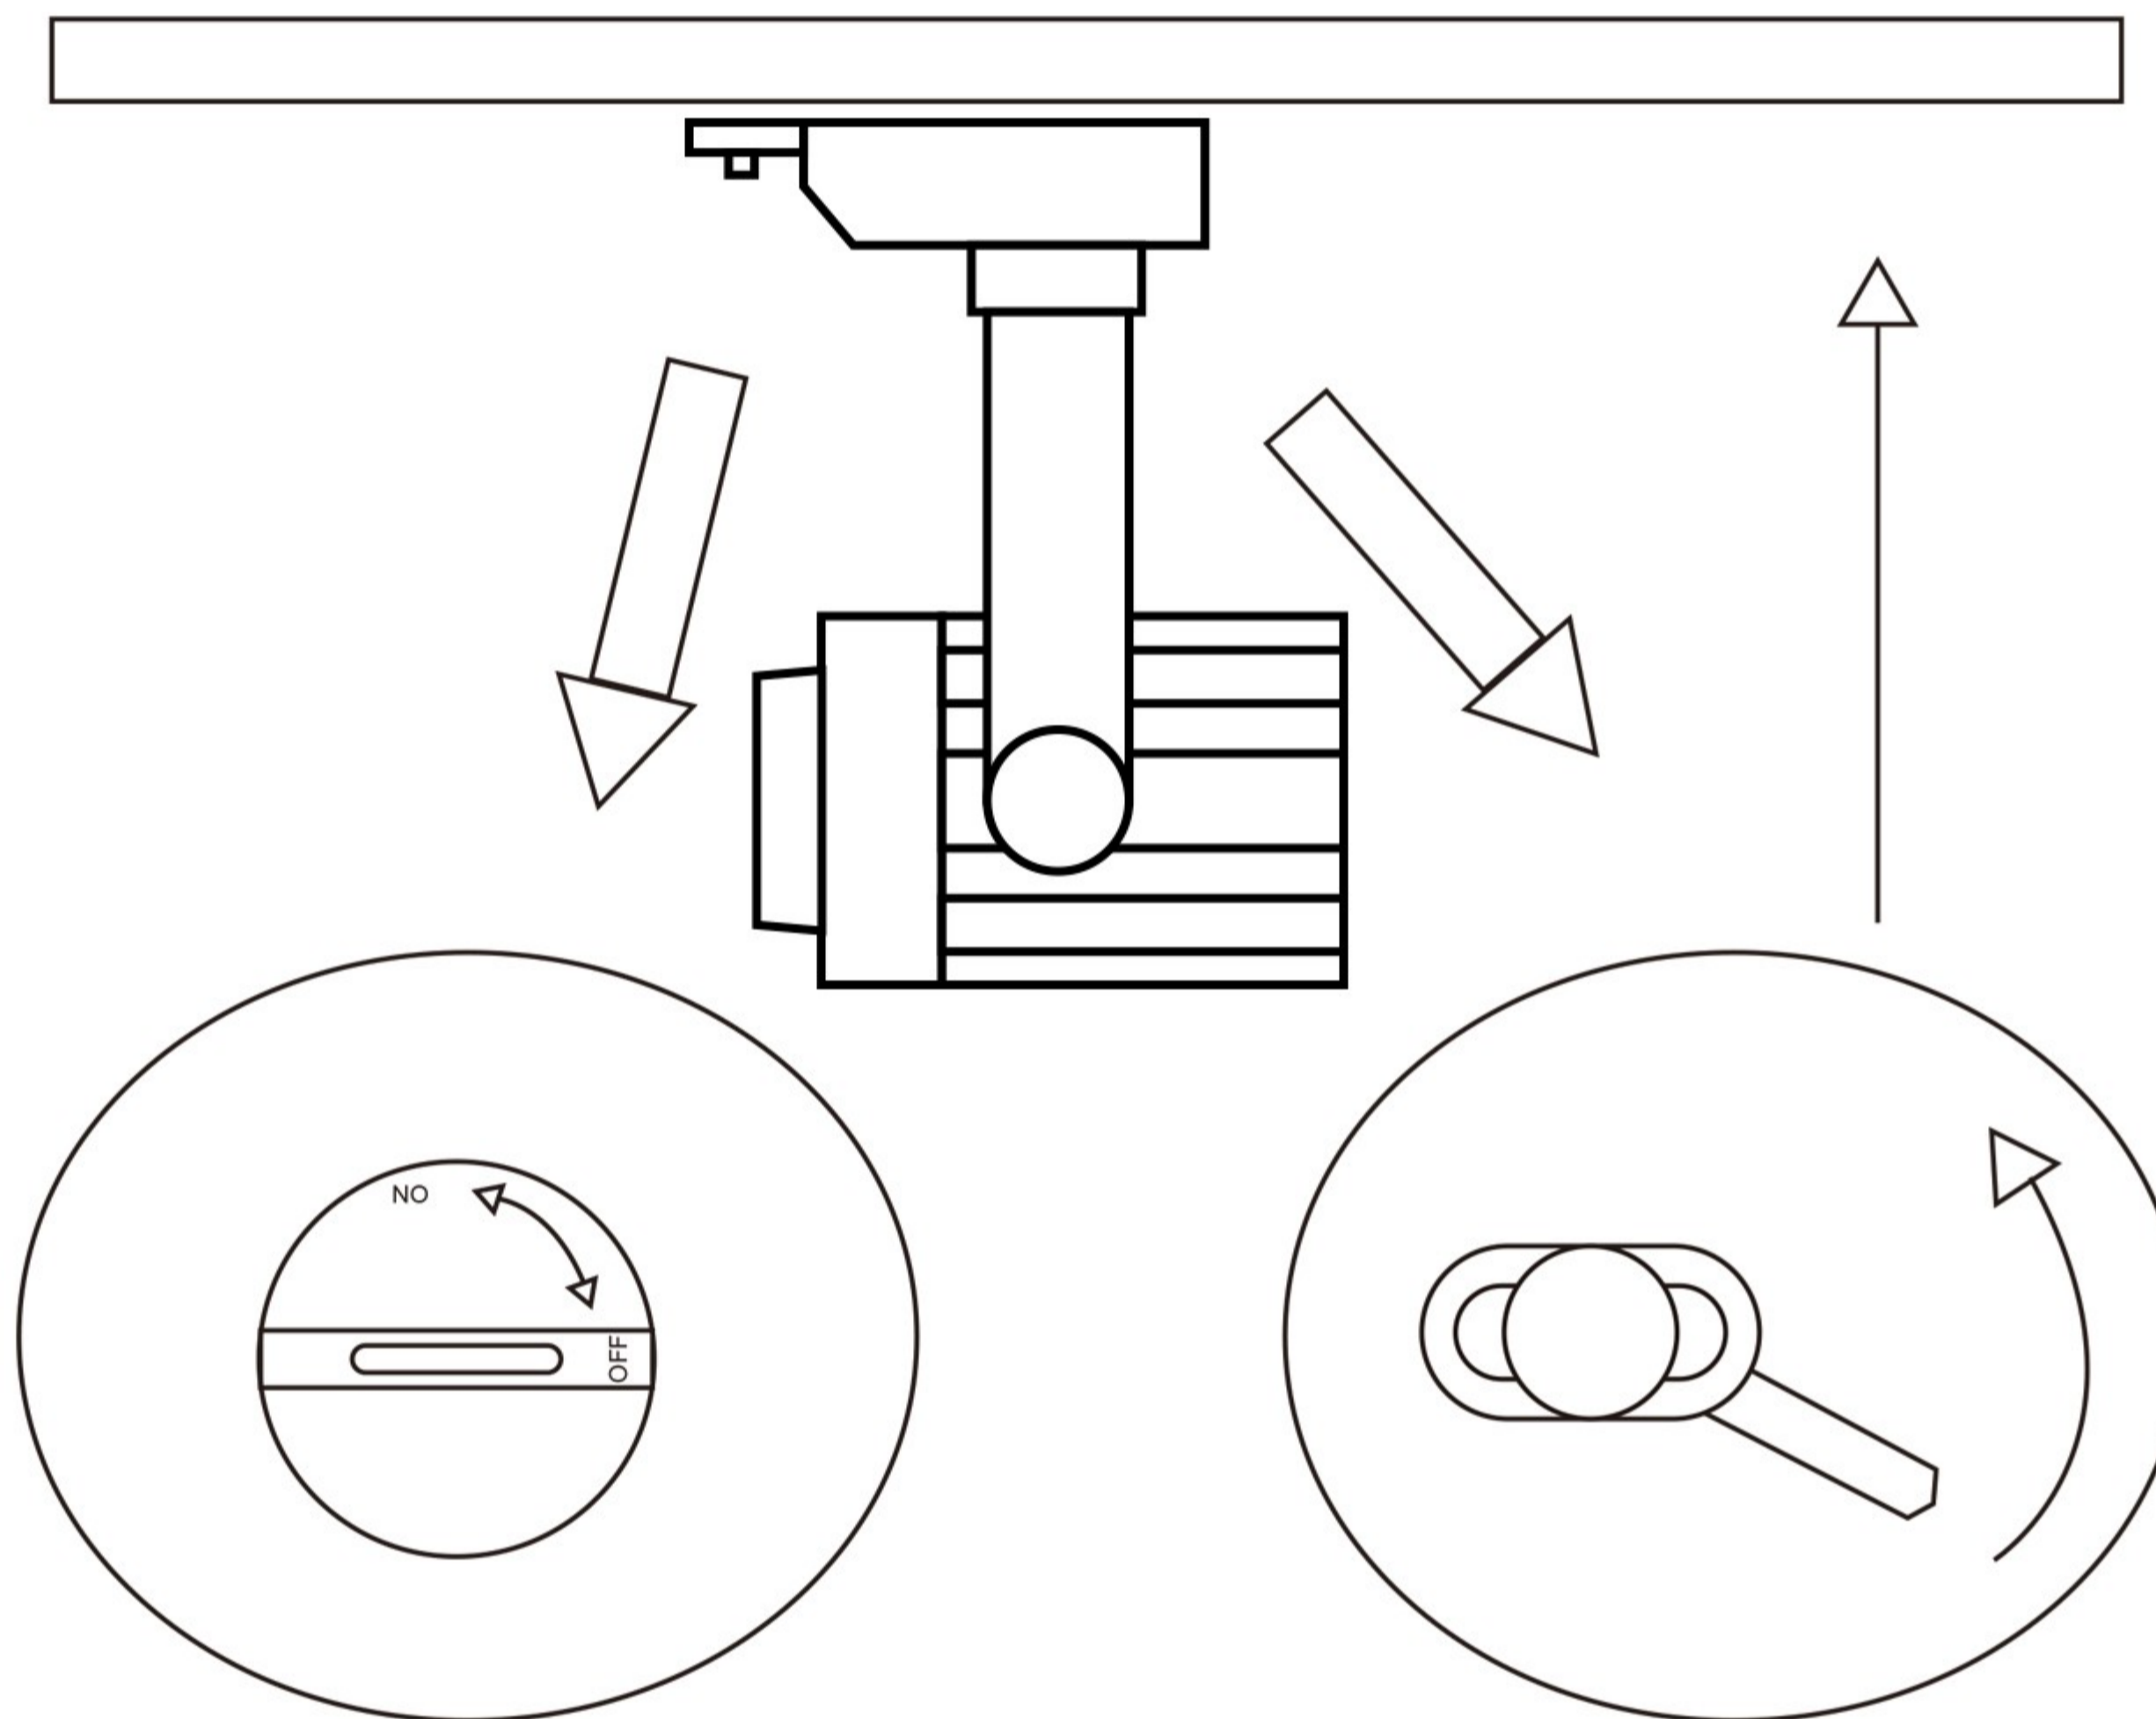

ASSEMBLY INSTRUCTION / ИНСТРУКЦИЯ A1630PL-1WH

LED

Warning:

1. Turn off the main power at the circuit breaker before installing in order to prevent possible shock;
2. Don't exceed the rated voltage 230V;
3. Don't install on haven't finished ceiling and loose wood ceiling;
4. Do not use corrosive liquids to clean fixture such as acid, and alkaline liquids. Please use soft cloth when cleaning.