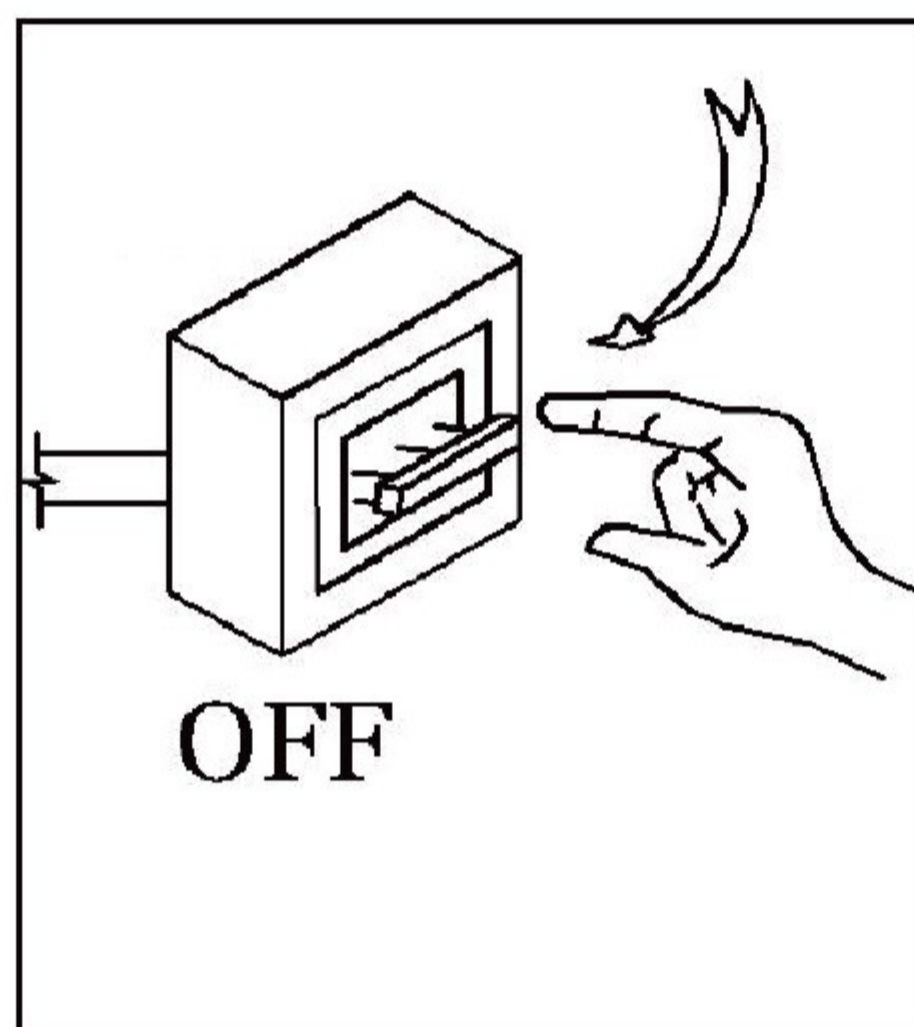

ASSEMBLY INSTRUCTION / ИНСТРУКЦИЯ A1630PL-1WH

LED

Warning:

1. Turn off the main power at the circuit breaker before installing in order to prevent possible shock;
2. Don't exceed the rated voltage 230V;
3. Don't install on haven't finished ceiling and loose wood ceiling;
4. Do not use corrosive liquids to clean fixture such as acid, and alkaline liquids. Please use soft cloth when cleaning.