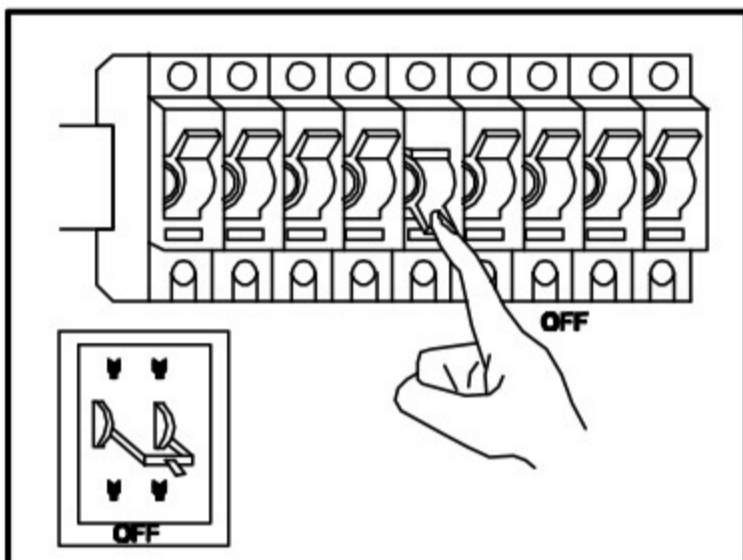

ASSEMBLY INSTRUCTION / ИНСТРУКЦИЯ A1630PL-1WH

LED

Warning:

1. Turn off the main power at the circuit breaker before installing in order to prevent possible shock;
2. Don't exceed the rated voltage 230V;
3. Don't install on haven't finished ceiling and loose wood ceiling;
4. Do not use corrosive liquids to clean fixture such as acid, and alkaline liquids. Please use soft cloth when cleaning.