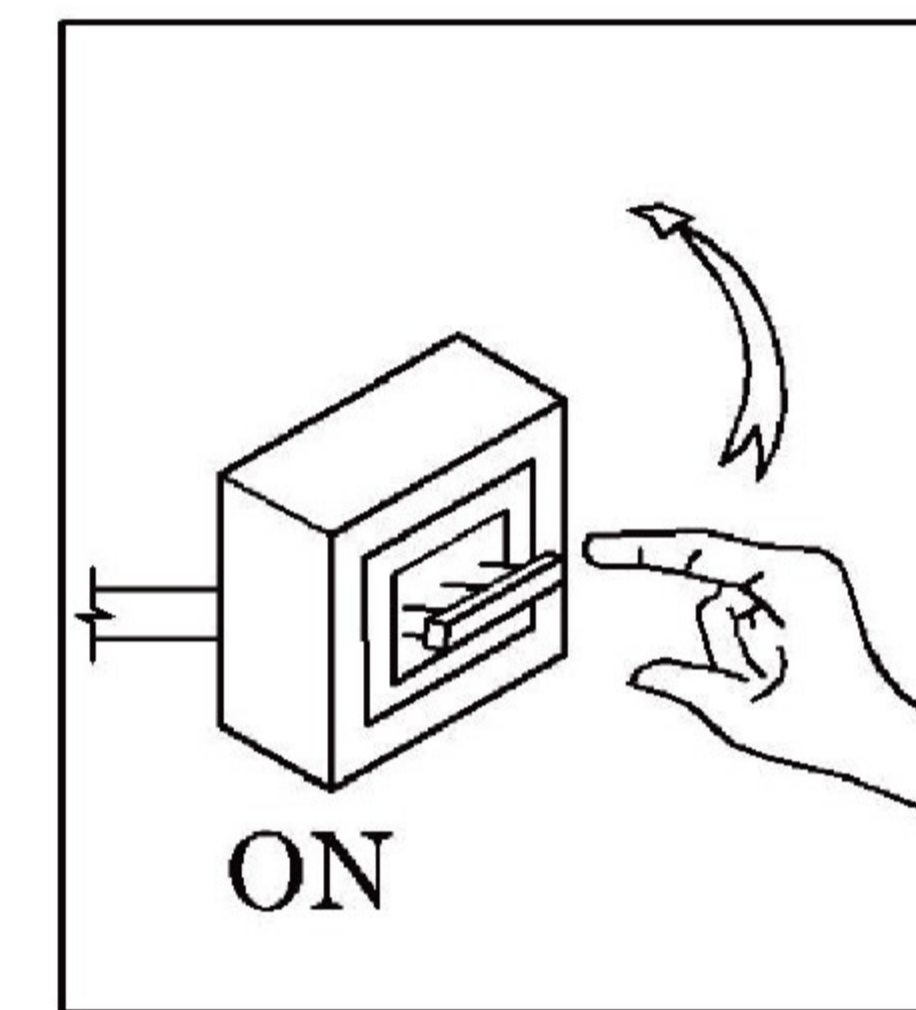

ASSEMBLY INSTRUCTION / ИНСТРУКЦИЯ A1630PL-1WH

LED

Warning:

1. Turn off the main power at the circuit breaker before installing in order to prevent possible shock;
2. Don't exceed the rated voltage 230V;
3. Don't install on haven't finished ceiling and loose wood ceiling;
4. Do not use corrosive liquids to clean fixture such as acid, and alkaline liquids. Please use soft cloth when cleaning.