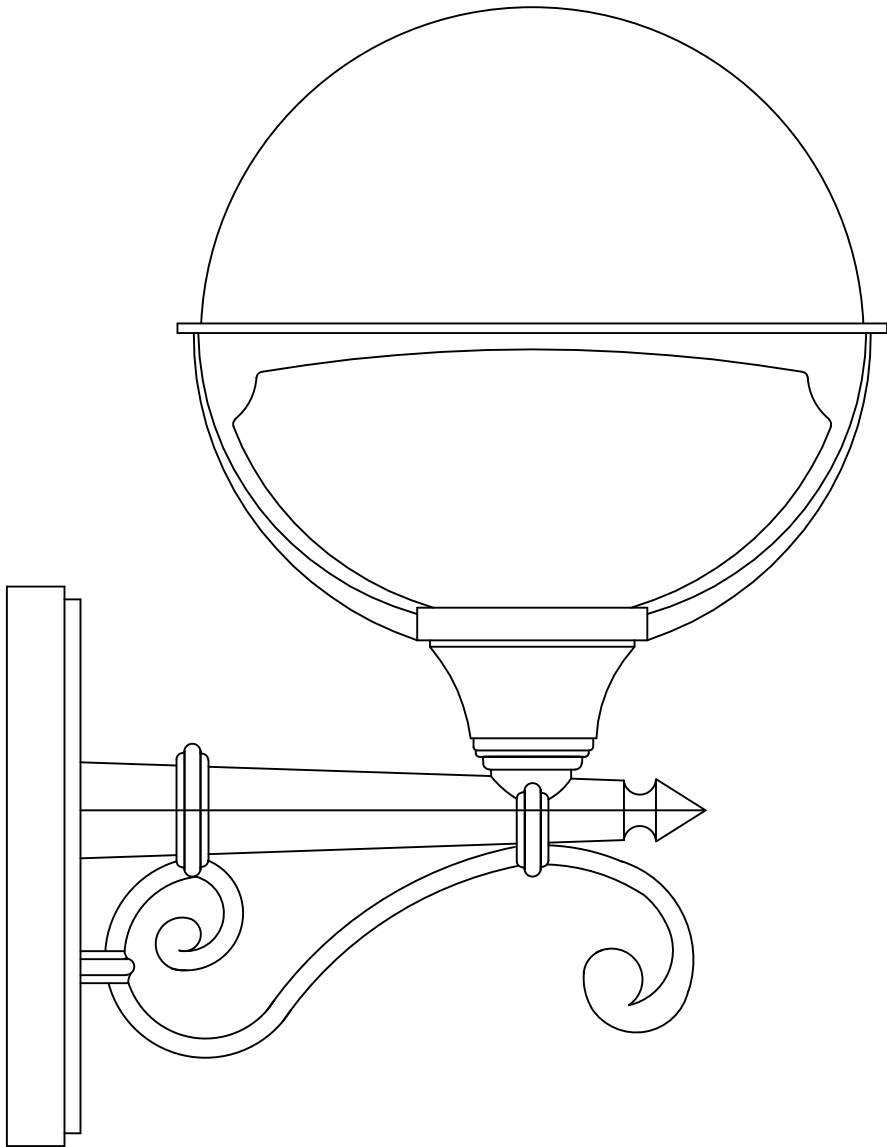

27.4CM

A horizontal dimension line with arrows at both ends, indicating the width of the lamp's globe.

44CM

A vertical dimension line with arrows at both ends, indicating the height of the lamp from the wall to the top of the globe.

28.7CM

A horizontal dimension line with arrows at both ends, indicating the depth of the lamp from the wall to the front of the globe.